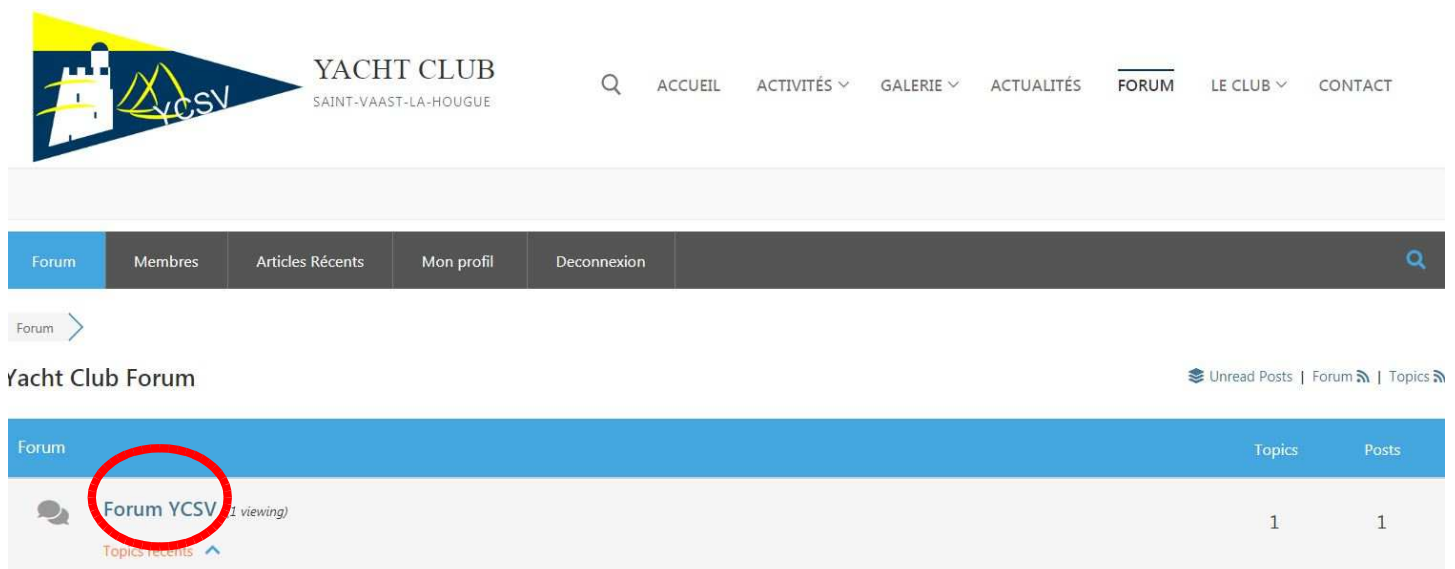

Puis vous cliquez sur Ajouter un Topic